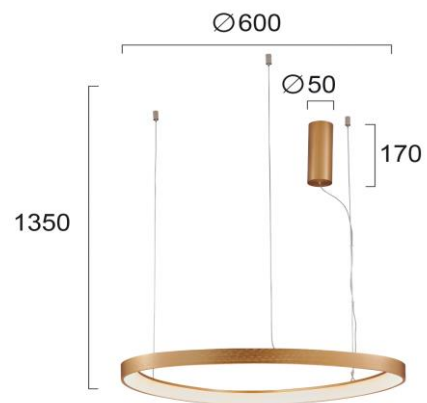

Product Datasheet

Code	4222800
Description	Pendant Lamp D:600 Loop
Family	LOOP
Type	PENDANT
Type of Lamp	LED MODULE
Watt	48W
Volt	220-240V
Hertz	50-60 Hz
Class	I
IP	IP20
Environment	Indoor
Color	GOLD
Material	ALUMINIUM
Length	D:600
Height	H:1350
Width	
Kelvin	3000K
Lumen	2640 Lm
Beam Angle	BEAM ANGLE 120*
Dimmable	NON