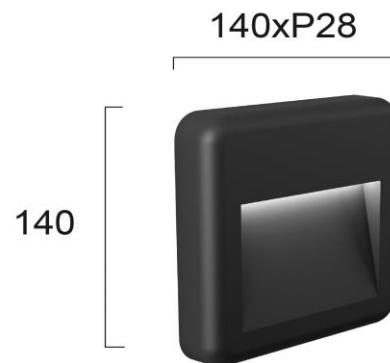

Product Datasheet

Code	4222700
Description	Wall Lamp 140X140 Norma
Family	NORMA
Type	WALL LIGHTS
Type of Lamp	LED MODULE
Watt	LED 4W
Volt	220-240V
Hertz	50-60 Hz
Class	II
IP	IP65
Environment	Outdoor
Color	DARK GREY
Material	ABS
Length	L:140
Height	H:140
Width	P:28
Kelvin	3000K
Lumen	280 Lm
Beam Angle	BEAM ANGLE 120*
Dimmable	NON