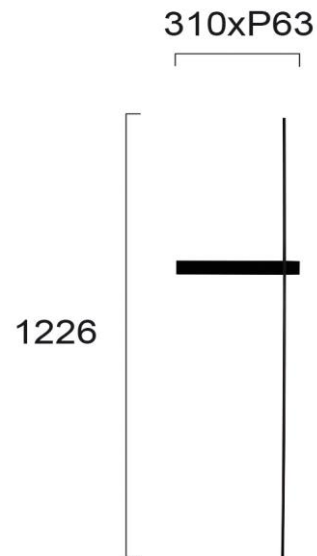

Product Datasheet

Code	4222300
Description	Wall Lamp Slim
Family	SLIM
Type	WALL LIGHTS
Type of Lamp	LED MODULE
Watt	14W
Volt	220-240 VAC
Hertz	50-60 Hz
Class	I
IP	IP20
Environment	INDOOR
Color	BLACK
Material	ELECTROSTATIC PAINTED STEEL
Length	L:310
Height	H:1226
Width	P:63
Kelvin	3000K
Lumen	1000 Lm
Beam Angle	BEAM ANGLE 110*
Dimmable	NON-DIMMABLE