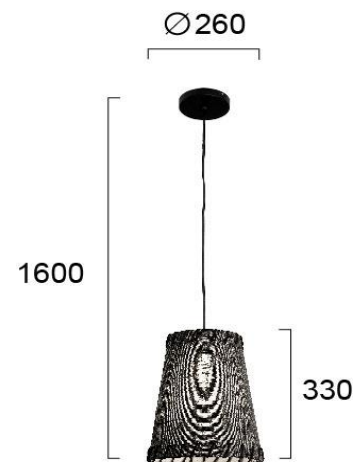

Product Datasheet

Code	4221601
Description	Pendant Lamp Black Timor
Family	TIMOR
Type	PENDANT
Type of Lamp	E27
Watt	MAX 60W
Volt	220-240V
Hertz	50-60 Hz
Class	I
IP	IP20
Environment	INDOOR
Color	BLACK
Material	FABRIC SHADE / ELECTROSTATIC PAINTED STEEL
Length	D:260
Height	H:1600
Width	