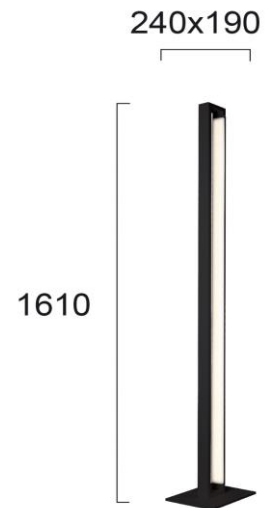

Product Datasheet

Code	4220800
Description	Floor Lamp Tiffany
Family	TIFFANY
Type	FLOOR
Type of Lamp	LED MODULE
Watt	27W
Volt	220-240V
Hertz	50-60 Hz
Class	II
IP	IP20
Environment	INDOOR
Color	BLACK
Material	ALUMINIUM
Length	L:240
Height	H:1610
Width	W:190
Kelvin	3000K
Lumen	1880 Lm
Beam Angle	BEAM ANGLE 120*
Dimmable	NON-DIMMABLE