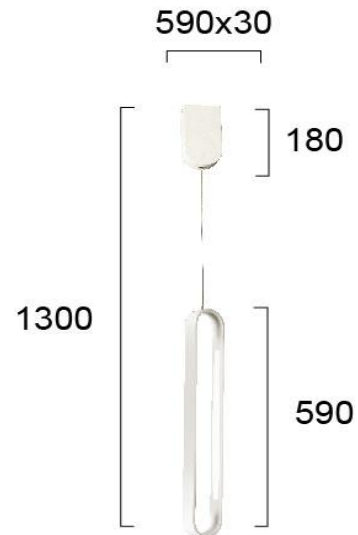

Product Datasheet

Code	4220600
Description	Pendant Lamp White Pixie
Family	PIXIE
Type	PENDANT
Type of Lamp	LED MODULE
Watt	20W
Volt	220-240V
Hertz	50-60 Hz
Class	I
IP	IP20
Environment	INDOOR
Color	WHITE
Material	ALUMINIUM
Length	L:590
Height	H:2000
Width	W:30
Kelvin	3000K
Lumen	1300 Lm
Beam Angle	BEAM ANGLE 120*
Dimmable	NON