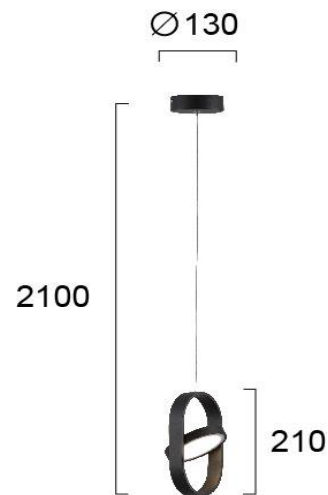

Product Datasheet

Code	4220301
Description	Pendant Lamp Black Rena
Family	RENA
Type	PENDANT
Type of Lamp	LED MODULE
Watt	6W
Volt	220-240V
Hertz	50-60 Hz
Class	
IP	IP20
Environment	INDOOR
Color	BLACK
Material	ALUMINIUM
Length	D:130
Height	H:1500
Width	
Kelvin	3000K
Lumen	420 Lm
Beam Angle	BEAM ANGLE 120*
Dimmable	NON