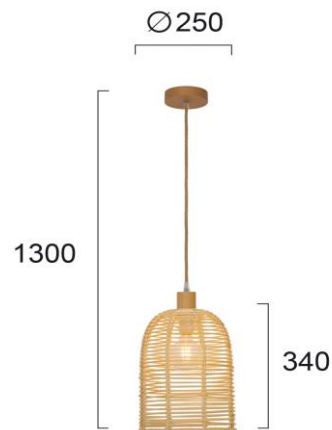

Product Datasheet

Code	4218200
Description	Pendant Lamp Bell
Family	BELL
Type	PENDANT
Type of Lamp	E27
Watt	MAX 70W
Volt	220-240V
Hertz	50-60 Hz
Class	
IP	IP20
Environment	INDOOR
Color	NATURAL
Material	RATTAN / WOOD
Length	D:250
Height	H:1300
Width	