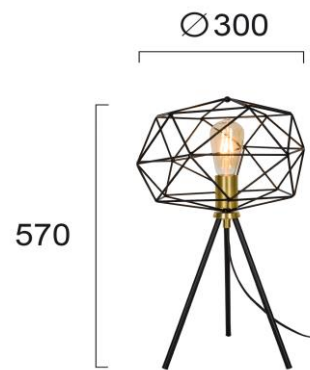

Product Datasheet

Code	4217700
Description	Table Lamp Komodo
Family	KOMODO
Type	TABLE LAMPS
Type of Lamp	E27
Watt	MAX 40W
Volt	220-240V
Hertz	50-60 Hz
Class	II
IP	IP20
Environment	INDOOR
Color	BLACK / OXYDE
Material	ELECTROSTATIC PAINTED STEEL
Length	D:300
Height	H:570
Width	