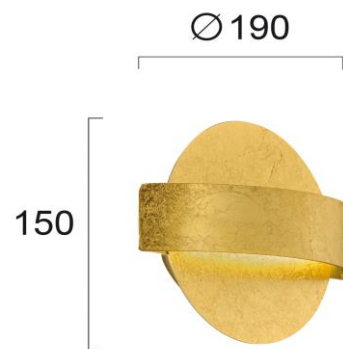

Product Datasheet

Code	4217000
Description	Wall Lamp Koben
Family	KOBEN
Type	WALL LIGHTS
Type of Lamp	LED MODULE
Watt	5W
Volt	220-240V
Hertz	50-60 Hz
Class	I
IP	IP20
Environment	INDOOR
Color	GOLD
Material	ELECTROSTATIC PAINTED STEEL
Length	D:190
Height	H:150
Width	
Kelvin	3000K
Lumen	235 Lm
Beam Angle	
Dimmable	NON-DIMMABLE