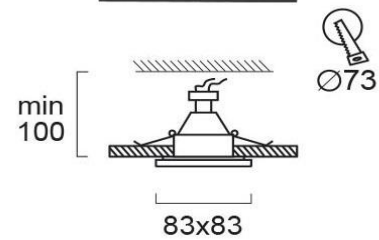

Product Datasheet

Code	4183001
Description	Resseced Spot Black Square Rob
Family	ROB
Type	SPOTLIGHTS
Type of Lamp	GU10
Watt	1xMax 50W
Volt	220-240 VAC
Hertz	50-60 Hz
Class	Class I
IP	IP20
Environment	Indoor
Color	BLACK
Material	ALUMINIUM
Length	L:83
Height	H:100 MIN
Width	W:83