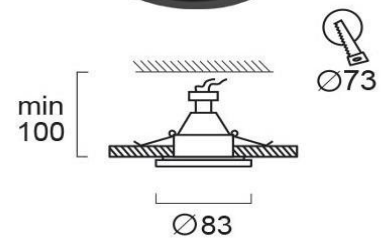

Product Datasheet

Code	4182901
Description	Reseced Spot Black Round Rob
Family	ROB
Type	SPOTLIGHTS
Type of Lamp	GU10
Watt	1xMax 50W
Volt	220-240 VAC
Hertz	50-60 Hz
Class	Class I
IP	IP20
Environment	Indoor
Color	BLACK
Material	ALUMINIUM
Length	D:83
Height	H:100 MIN
Width	