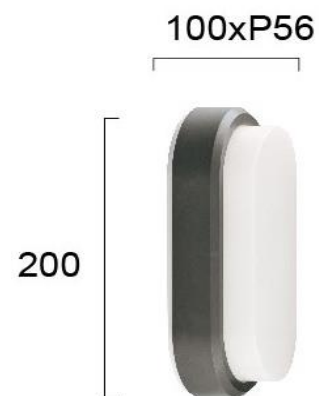

Product Datasheet

Code	4171601
Description	Outdoor Wall Lamp Dark Grey Leros Plus
Family	LEROS PLUS
Type	WALL LIGHTS
Type of Lamp	LED MODULE
Watt	LED 7W
Volt	220-240 VAC
Hertz	50-60 Hz
Class	II
IP	IP54
Environment	Outdoor
Color	WHITE / DARK GREY
Material	PC
Length	L:100
Height	H:200
Width	P:56
Kelvin	3000K
Lumen	500 Lm
Beam Angle	
Dimmable	NON-DIMMABLE