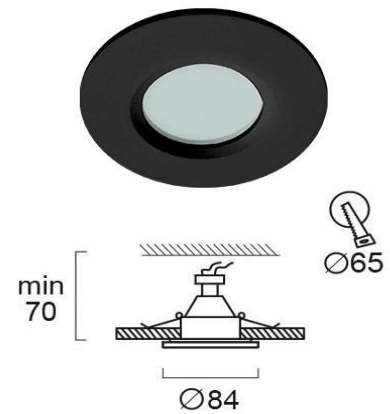

Product Datasheet

Code	4151401
Description	Recessed Spot Black Round Viki
Family	VIKI
Type	SPOTLIGHTS
Type of Lamp	GU10 / GU5.3 (MR16)
Watt	MAX 50W
Volt	230V / 12V
Hertz	50-60 Hz
Class	I
IP	IP20/IP44
Environment	Indoor
Color	BLACK
Material	ALUMINIUM
Length	D:84
Height	H:70 MIN
Width	