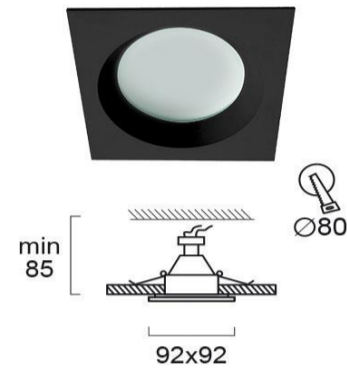

Product Datasheet

Code	4151301
Description	Recessed Spot Black Square Yan
Family	YAN
Type	SPOTLIGHTS
Type of Lamp	GU10 / GU5.3 (MR16)
Watt	MAX 50W
Volt	230V / 12V
Hertz	50-60 Hz
Class	I
IP	IP20 / IP44
Environment	Indoor
Color	BLACK
Material	ALUMINIUM
Length	L:92
Height	H:85 MIN
Width	W:92