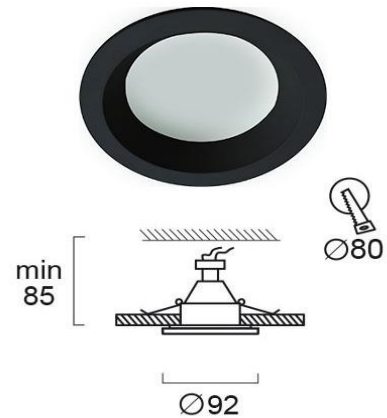

Product Datasheet

Code	4151201
Description	Recessed Spot Black Round Yan
Family	YAN
Type	SPOTLIGHTS
Type of Lamp	GU10 / GU5.3 (MR16)
Watt	MAX 50W
Volt	230V / 12V
Hertz	50-60 Hz
Class	I
IP	IP20/IP44
Environment	INDOOR
Color	BLACK
Material	ALUMINIUM
Length	D:92
Height	H:85 MIN
Width	