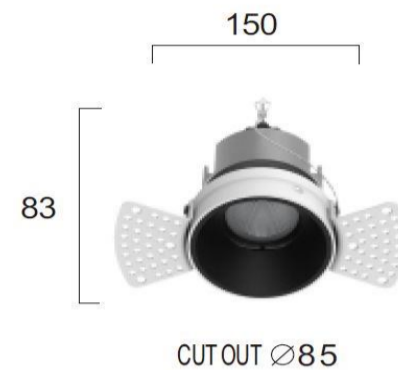

Product Datasheet

Code	3914-111B-3-S-38
Description	Trimless Spot Light Black 12W 3000K 38° Alea
Family	ALEA
Type	SPOTLIGHTS
Type of Lamp	LED module
Watt	12W
Volt	220-240V
Hertz	50-60 Hz
Class	Class II
IP	IP44
Environment	Indoor
Color	BLACK
Material	ALUMINIUM
Length	L:150
Height	H:83
Width	
Kelvin	3000K
Lumen	1082 Lm
Beam Angle	Beam Angle 38*/CRI 83
Dimmable	Non-Dimmable