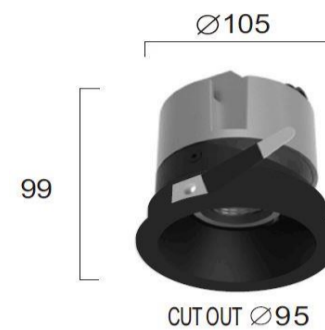

Product Datasheet

Code	3914-012B-3-S-38
Description	Recessed Spot Light Black 20W 3000K 38° Alea
Family	ALEA
Type	SPOTLIGHTS
Type of Lamp	LED module
Watt	20W
Volt	220-240V
Hertz	50-60 Hz
Class	Class II
IP	IP44
Environment	Indoor
Color	BLACK
Material	ALUMINIUM
Length	D:105
Height	H:99
Width	
Kelvin	3000K
Lumen	1757 Lm
Beam Angle	Beam Angle 38*/CRI 83
Dimmable	Non-Dimmable