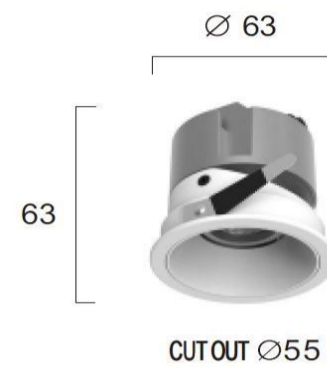

Product Datasheet

Code	3914-010W-3-S-38
Description	Recessed Spot Light White 5W 3000K 38° Alea
Family	ALEA
Type	SPOTLIGHTS
Type of Lamp	LED module
Watt	5W
Volt	220-240V
Hertz	50-60 Hz
Class	Class II
IP	IP44
Environment	Indoor
Color	WHITE
Material	ALUMINIUM
Length	D:63
Height	H:63
Width	
Kelvin	3000K
Lumen	435 Lm
Beam Angle	Beam Angle 38*/CRI 83
Dimmable	Non-Dimmable