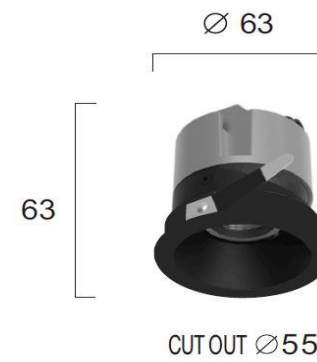

Product Datasheet

Code	3914-010B-3-S-38
Description	Recessed Spot Light Black 5W 3000K 38° Alea
Family	ALEA
Type	SPOTLIGHTS
Type of Lamp	LED module
Watt	5W
Volt	220-240V
Hertz	50-60 Hz
Class	CLASS II
IP	IP44
Environment	Indoor
Color	BLACK
Material	ALUMINIUM
Length	D:63
Height	H:63
Width	
Kelvin	3000K
Lumen	435 Lm
Beam Angle	Beam Angle 38*/CRI 83
Dimmable	Non-Dimmable