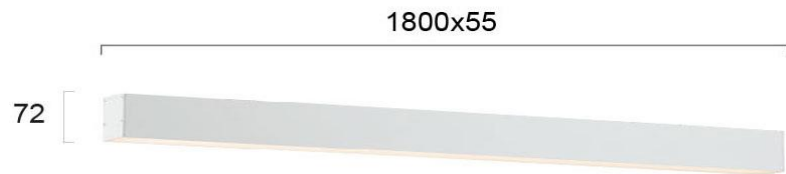

Product Datasheet

Code	3911-0115-4-W-D
Description	Linear Ceiling Lamp White 180cm,80W,7100LM,4000K
Family	STATION
Type	CEILING
Type of Lamp	LED MODULE
Watt	80W
Volt	
Hertz	50-60 Hz
Class	
IP	IP20
Environment	INDOOR
Color	WHITE
Material	ALUMINIUM
Length	L:1800
Height	H:1200
Width	W:55
Kelvin	4000K
Lumen	7100 Lm
Beam Angle	
Dimmable	DIMMABLE