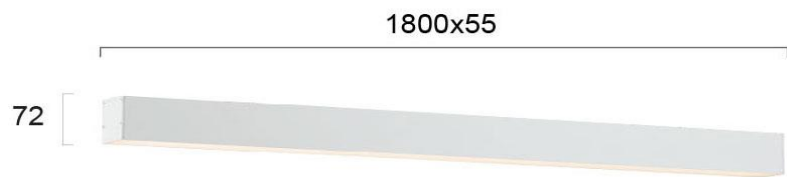

Product Datasheet

Code	3911-0115-3-W-D
Description	Linear Ceiling Lamp White 180cm,80W,7100LM,3000K
Family	STATION
Type	CEILING
Type of Lamp	LED MODULE
Watt	80W
Volt	
Hertz	50-60 Hz
Class	
IP	IP20
Environment	INDOOR
Color	WHITE
Material	ALUMINIUM
Length	L:1800
Height	H:1200
Width	W:55
Kelvin	3000K
Lumen	7100 Lm
Beam Angle	
Dimmable	DIMMABLE