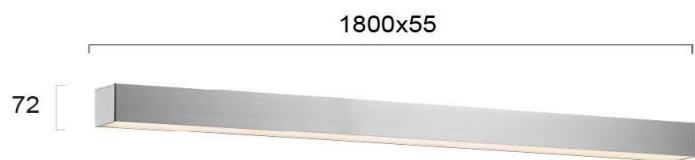

Product Datasheet

Code	3911-0115-3-U-D
Description	Linear Ceiling Lamp Anodized 180cm,80W,7100LM,3000K
Family	STATION
Type	CEILING
Type of Lamp	LED MODULE
Watt	80W
Volt	
Hertz	50-60 Hz
Class	
IP	IP20
Environment	INDOOR
Color	ANODIZED ALUMINIUM
Material	ALUMINIUM
Length	L:1800
Height	H:1200
Width	W:55
Kelvin	3000K
Lumen	7100 Lm
Beam Angle	
Dimmable	DIMMABLE