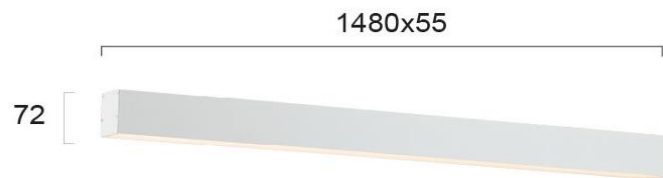

Product Datasheet

Code	3911-0114-4-W-D
Description	Linear Ceiling Lamp White150cm,60W,5800LM,4000K
Family	STATION
Type	CEILING
Type of Lamp	LED MODULE
Watt	60W
Volt	
Hertz	50-60 Hz
Class	
IP	IP20
Environment	INDOOR
Color	WHITE
Material	ALUMINIUM
Length	L:1480
Height	H:1200
Width	W:55
Kelvin	4000K
Lumen	5800 Lm
Beam Angle	
Dimmable	DIMMABLE