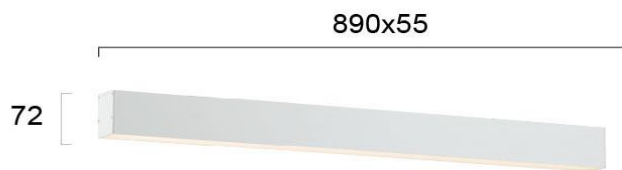

Product Datasheet

Code	3911-0113-3-W-D
Description	Linear Ceiling Lamp White 90cm,30W,2800LM,3000K
Family	STATION
Type	CEILING
Type of Lamp	LED MODULE
Watt	30W
Volt	
Hertz	50-60 Hz
Class	
IP	IP20
Environment	INDOOR
Color	WHITE
Material	ALUMINIUM
Length	L:890
Height	H:1200
Width	W:55
Kelvin	3000K
Lumen	2800 Lm
Beam Angle	
Dimmable	DIMMABLE