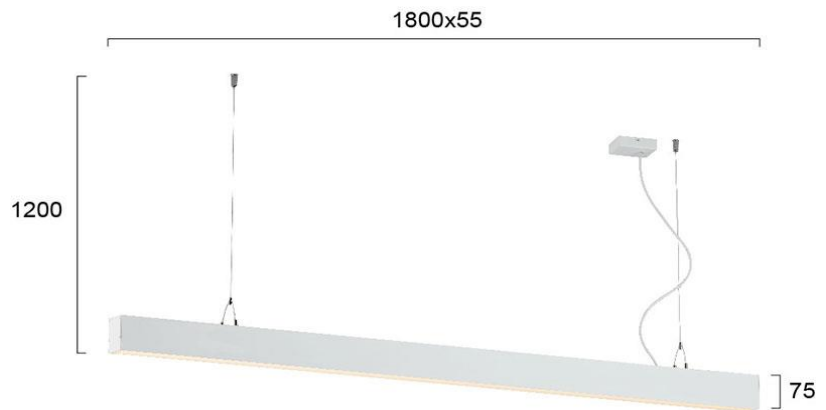

Product Datasheet

Code	3911-0015-4-W-D
Description	Linear Light White 180cm,80W,7100LM,4000K
Family	STATION
Type	PENDANT
Type of Lamp	LED MODULE
Watt	80W
Volt	
Hertz	50-60 Hz
Class	
IP	IP20
Environment	INDOOR
Color	WHITE
Material	ALUMINIUM
Length	L:1800
Height	H:1200
Width	W:55
Kelvin	4000K
Lumen	7100 Lm
Beam Angle	
Dimmable	DIMMABLE