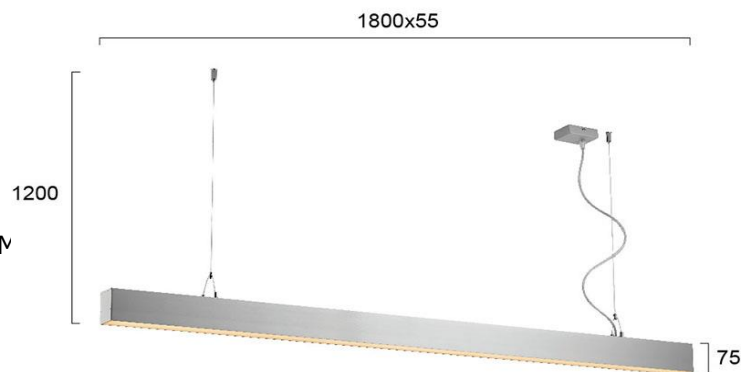

Product Datasheet

Code	3911-0015-4-U-D
Description	Linear Light Anodized 180cm,80W,7100LM,4000K
Family	STATION
Type	PENDANT
Type of Lamp	LED MODULE
Watt	80W
Volt	
Hertz	50-60 Hz
Class	
IP	IP20
Environment	INDOOR
Color	ANODIZED ALUMINIUM
Material	ALUMINIUM
Length	L:1800
Height	H:1200
Width	W:55
Kelvin	4000K
Lumen	7100 Lm
Beam Angle	
Dimmable	DIMMABLE