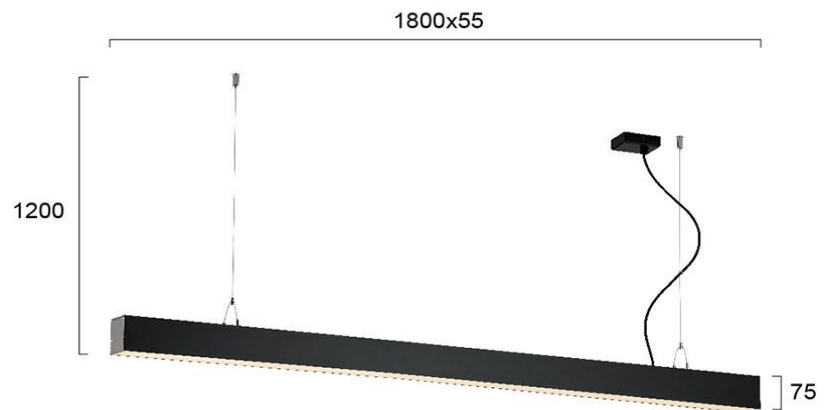

Product Datasheet

Code	3911-0015-4-B-D
Description	Linear Light Black 180cm,80W,7100LM,4000K
Family	STATION
Type	PENDANT
Type of Lamp	LED MODULE
Watt	80W
Volt	
Hertz	50-60 Hz
Class	
IP	IP20
Environment	INDOOR
Color	BLACK
Material	ALUMINIUM
Length	L:1800
Height	H:1200
Width	W:55
Kelvin	4000K
Lumen	7100 Lm
Beam Angle	
Dimmable	DIMMABLE