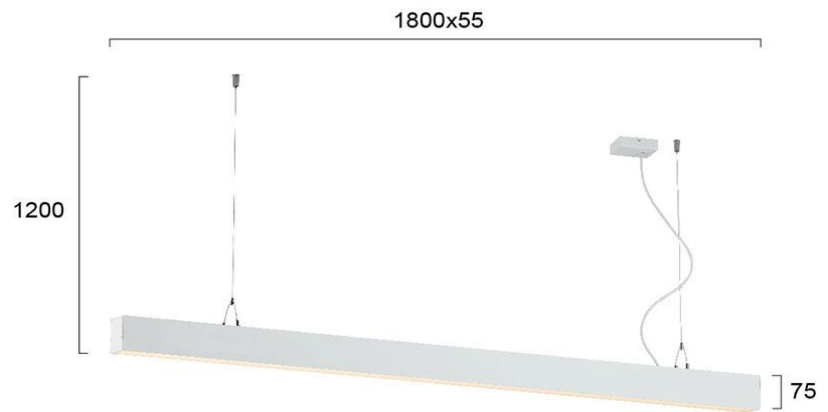

Product Datasheet

Code	3911-0015-3-W-D
Description	Suspended Linear Light STATION
Family	STATION
Type	PENDANT
Type of Lamp	LED module
Watt	80W
Volt	220-240 VAC
Hertz	50-60 Hz
Class	Class I
IP	IP20
Environment	Indoor
Color	WHITE
Material	ALUMINIUM
Length	L:1800
Height	H:1200, h:75
Width	W:55
Kelvin	3000K
Lumen	7100 Lm
Beam Angle	
Dimmable	Dimmable