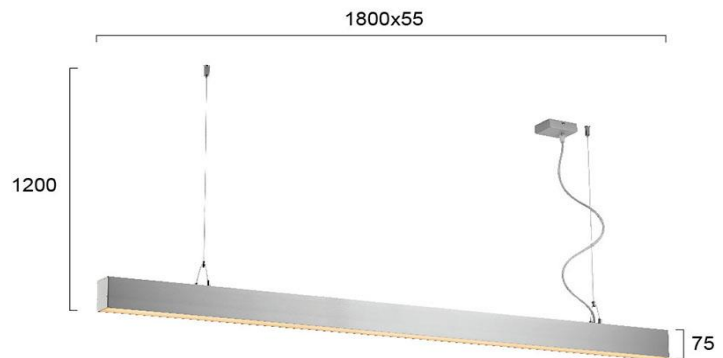

Product Datasheet

Code	3911-0015-3-U-D
Description	Suspended Linear Light STATION
Family	STATION
Type	PENDANT
Type of Lamp	LED module
Watt	80W
Volt	220-240 VAC
Hertz	50-60 Hz
Class	Class I
IP	IP20
Environment	Indoor
Color	ANODIZED ALUMINIUM
Material	ALUMINIUM
Length	L:1800
Height	H:1200, h:75
Width	W:55
Kelvin	3000K
Lumen	7100 Lm
Beam Angle	
Dimmable	Dimmable