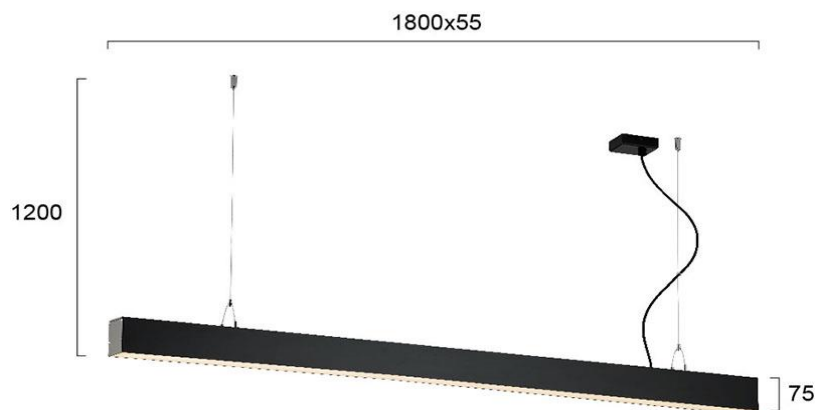

Product Datasheet

Code	3911-0015-3-B-D
Description	Suspended Linear Light STATION
Family	STATION
Type	PENDANT
Type of Lamp	LED module
Watt	80W
Volt	220-240 VAC
Hertz	50-60 Hz
Class	Class I
IP	IP20
Environment	Indoor
Color	BLACK
Material	ALUMINIUM
Length	L:1800
Height	H:1200, h:75
Width	W:55
Kelvin	3000K
Lumen	7100 Lm
Beam Angle	
Dimmable	Dimmable