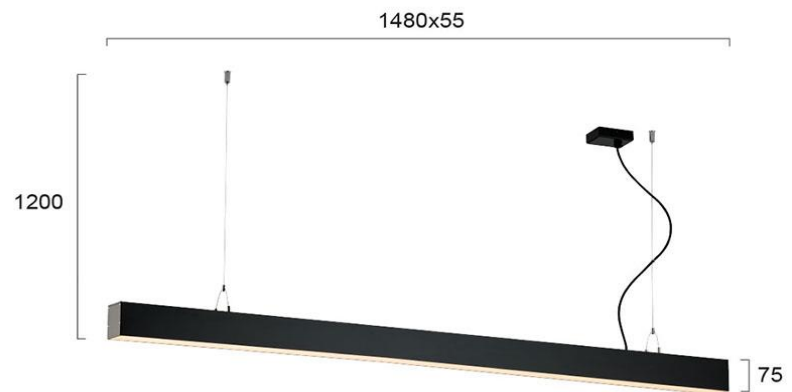

Product Datasheet

Code	3911-0014-4-B-D
Description	Linear Light 150cm,60W,5800LM,4000K,Black Dimmable
Family	STATION
Type	PENDANT
Type of Lamp	LED MODULE
Watt	60W
Volt	
Hertz	50-60 Hz
Class	
IP	IP20
Environment	INDOOR
Color	BLACK
Material	ALUMINIUM
Length	L:1480
Height	H:1200
Width	W:55
Kelvin	4000K
Lumen	5800 Lm
Beam Angle	
Dimmable	Dimmable