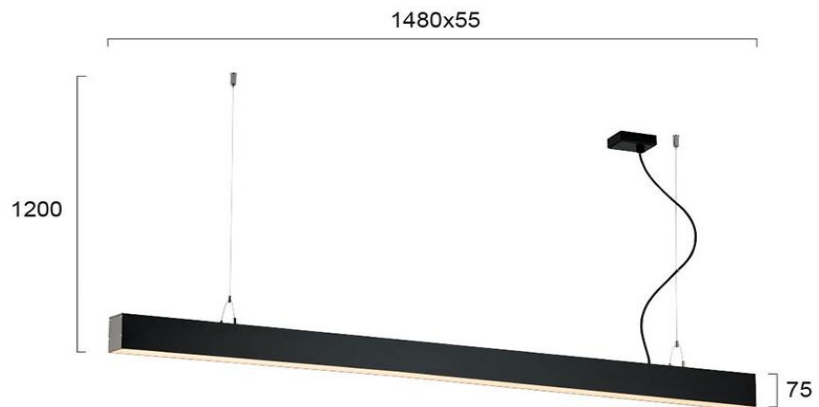

Product Datasheet

Code	3911-0014-3-B-D
Description	Linear Light 150cm,60W,5800LM,3000K,Black Dimmable
Family	STATION
Type	PENDANT
Type of Lamp	LED MODULE
Watt	60W
Volt	
Hertz	50-60 Hz
Class	
IP	IP20
Environment	INDOOR
Color	BLACK
Material	ALUMINIUM
Length	L:1480
Height	H:1200
Width	W:55
Kelvin	3000K
Lumen	5800 Lm
Beam Angle	
Dimmable	DIMMABLE