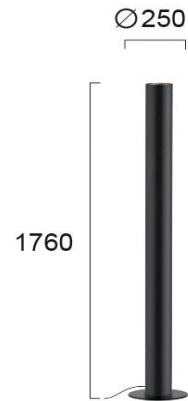

Product Datasheet

Code	39003700
Description	Floor Light Tube
Family	TUBE
Type	FLOOR
Type of Lamp	E27 PAR30
Watt	1 x Max 75W
Volt	220-240 VAC
Hertz	50-60 Hz
Class	Class II
IP	IP20
Environment	Indoor
Color	BLACK
Material	ELECTROSTATIC PAINTED STEEL
Length	D:100
Height	H:1760
Width	Base: D250