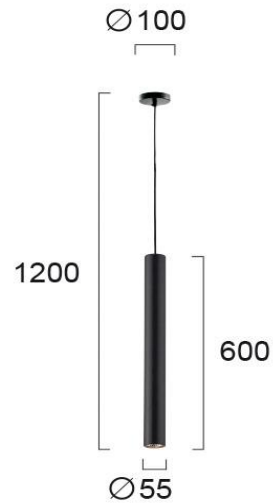

Product Datasheet

Code	39003400
Description	Pendant Light Tube
Family	TUBE
Type	PENDANT
Type of Lamp	GU10
Watt	1 x Max 35W
Volt	220-240 VAC
Hertz	50-60 Hz
Class	Class I
IP	IP20
Environment	Indoor
Color	BLACK
Material	ELECTROSTATIC PAINTED STEEL
Length	D:55
Height	H:1200
Width	h:600