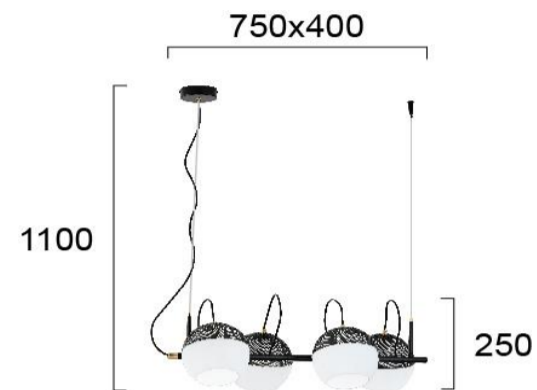

Product Datasheet

Code	3100500
Description	4/L Pendant Bar Brody
Family	BRODY
Type	PENDANT
Type of Lamp	E27
Watt	4 x MAX 60W
Volt	220-240 VAC
Hertz	50-60 Hz
Class	Class II
IP	IP20
Environment	Indoor
Color	WHITE / BLACK
Material	GLASS / ELECTROSTATIC PAINTED STEEL
Length	L:750
Height	H:1100
Width	W:400