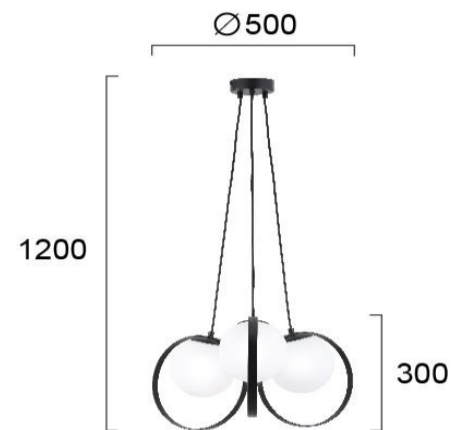

Product Datasheet

Code	3100200
Description	3/L Pendant Light Bubble
Family	BUBBLE
Type	PENDANT
Type of Lamp	E14 CFL/LED
Watt	3 x MAX 7W
Volt	220-240V
Hertz	50-60 Hz
Class	Class I
IP	IP20
Environment	Indoor
Color	WHITE / BLACK
Material	GLASS / ELECTROSTATIC PAINTED STEEL
Length	D:500
Height	H:1200
Width	