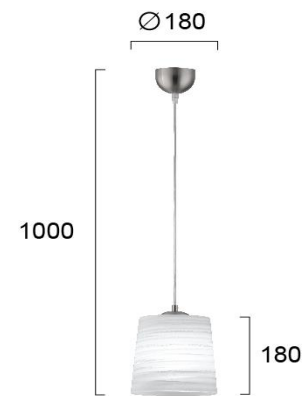

Product Datasheet

Code	3099800
Description	Pendant Light White Susan
Family	SUSAN
Type	PENDANT
Type of Lamp	E27
Watt	MAX 52W
Volt	220-240V
Hertz	50-60 Hz
Class	Class I
IP	IP20
Environment	Indoor
Color	WHITE / NIKEL MATT
Material	GLASS / PLATED STEEL
Length	D:180
Height	H:1000
Width	