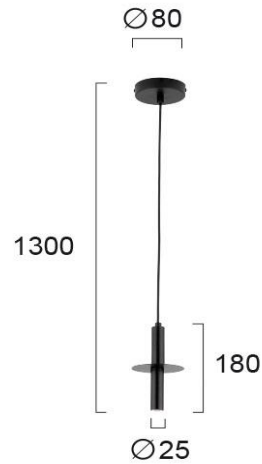

Product Datasheet

Code	3099500
Description	Pendant Light Duct
Family	DUCT
Type	PENDANT
Type of Lamp	LED module
Watt	3W
Volt	220-240 VAC
Hertz	50-60 Hz
Class	Class I
IP	IP20
Environment	Indoor
Color	BLACK
Material	ELECTROSTATIC PAINTED STEEL
Length	D:120
Height	H:950
Width	h:300
Kelvin	3000K
Lumen	270 Lm
Beam Angle	Beam angle 24* / CRI>80
Dimmable	Non-Dimmable