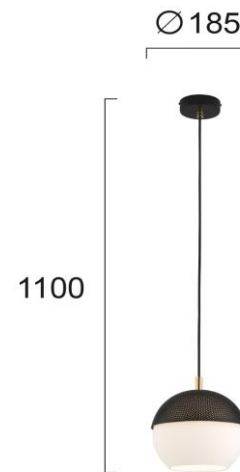

Product Datasheet

Code	3097900
Description	Pendant Light Brody
Family	BRODY
Type	PENDANT
Type of Lamp	E27
Watt	MAX 60W
Volt	220-240 VAC
Hertz	50-60 Hz
Class	I
IP	IP20
Environment	INDOOR
Color	BLACK / GOLD
Material	GLASS / ELECTROSTATIC PAINTED STEEL
Length	D:185
Height	H:1100
Width	