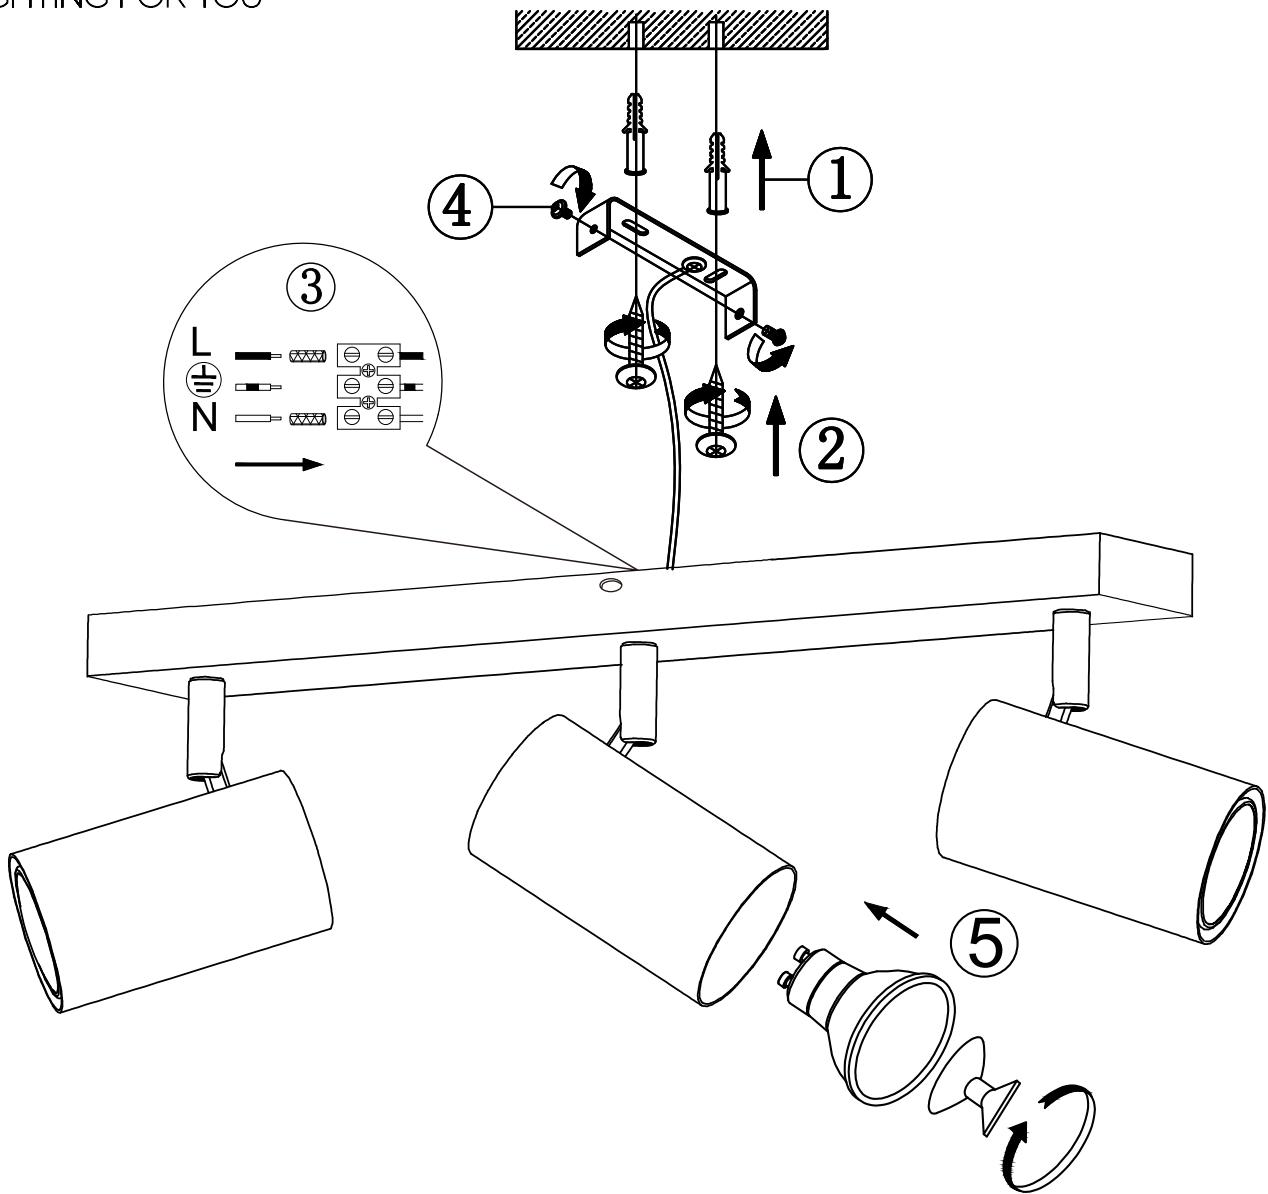

Developed in Germany by  
Made in PRC

REV 2.3

230V ~ 50Hz, 3x GU10 / max. 35W

[trio-lighting.com/](http://trio-lighting.com/)  
812400307