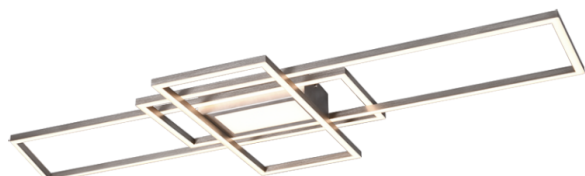

Ceiling lamp

IRVINE – 620010407

incl. 1x SMD LED, 60W · 1x 6500lm, 3000 - 6500K

- Remote control
- Integrated dimmer
- Light color infinitely variable
- Not suitable for external dimmer
- Wall- & ceiling mounting
- Memory function
- IP20

Material construction

Metal · Nickel mat

Product dimensions

Width: 105cm
Height: 6cm
Depth: 42cm
Weight: 1,665kg

Technical data

Light source: SMD – LED (integrated)
Watt: 60W
Lumen: 1x 6500lm
Kelvin: 3000 - 6500K
Color rendering (CRI): > 80 CRI
Lifetime: 30000H
Switching cycles: 15000x ON/OFF

Dealer information

EAN Code: 4017807449525
Customs number: 94051098900

Packaging dimensions & weight

Quantities: 1
Width: 107cm
Height: 9cm
Depth: 44cm
Weight: 2,755kg