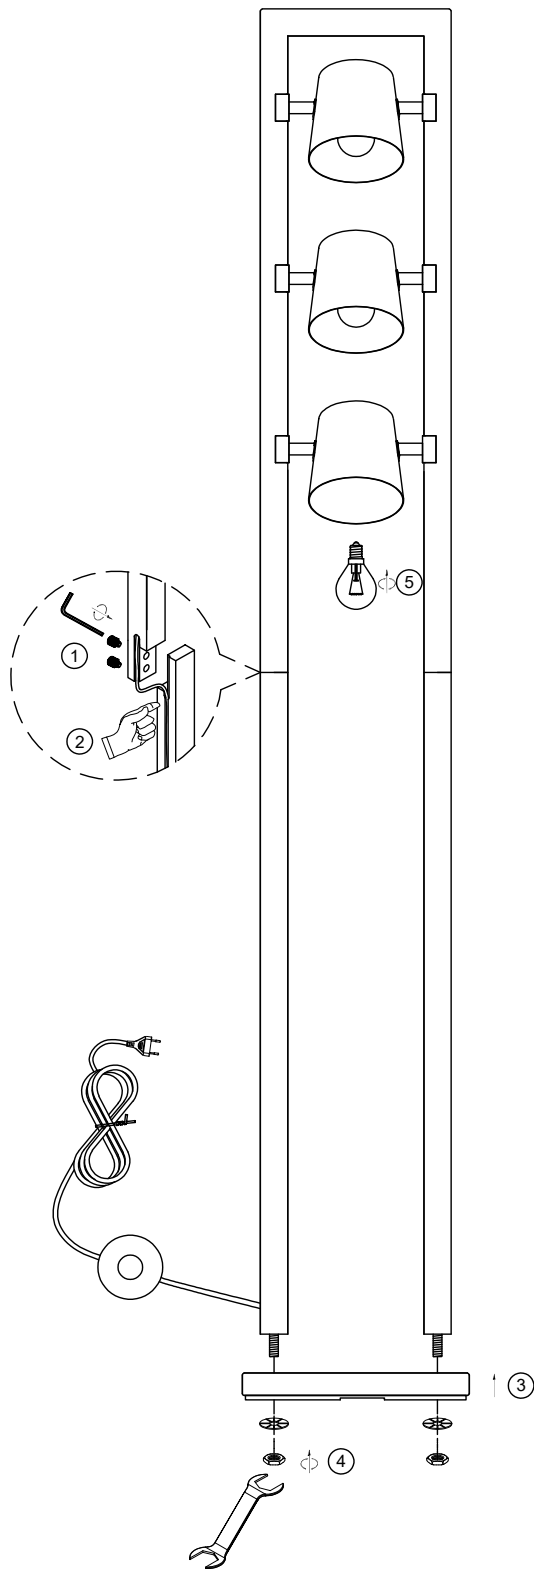

Developed in Germany by  
Made in PRC

REV 2.3

Art.-Nr.: 401900367

**230V ~ 50Hz, 3 x E14 / max.25W**

[trio-lighting.com/  
401900367](http://trio-lighting.com/401900367)