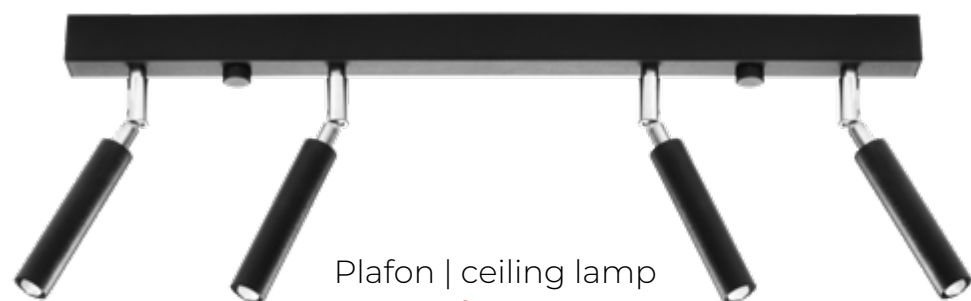

Kinkiet | wall lamp
Eyetech 1 SL.0897

- 1 x G9, 40W, 50Hz, 220V, IP20
- czarny | black
- stal | steel
- 10/3/23 cm

Plafon | ceiling lamp
Eyetech 2 SL.0898

- 2 x G9, 40W, 50Hz, 220V, IP20
- czarny | black
- stal | steel
- 25/3/23 cm

Plafon | ceiling lamp
Eyetech 4 SL.0900

- 4 x G9, 40W, 50Hz, 220V, IP20
- czarny | black
- stal | steel
- 60/3/23 cm

Plafon | ceiling lamp
Eyetech 3 SL.0899

- 3 x G9, 40W, 50Hz, 220V, IP20
- czarny | black
- stal | steel
- 40/3/23 cm

Plafon | ceiling lamp
Eyetech 6 SL.0901

- 6 x G9, 40W, 50Hz, 220V, IP20
- czarny | black
- stal | steel
- 100/3/23 cm