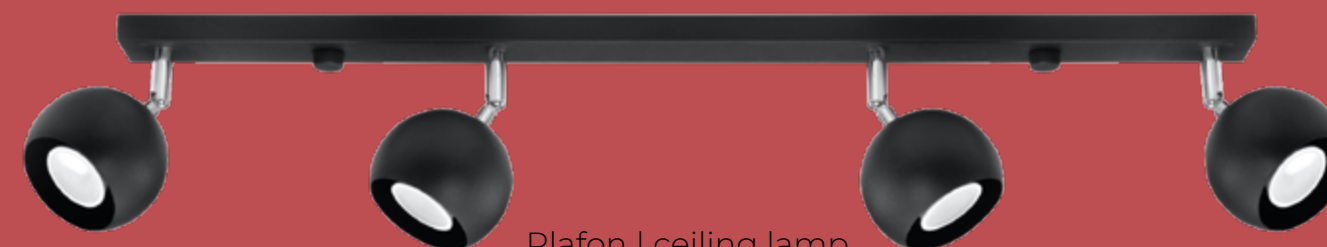

Kinkiet | wall lamp

Oculare SL.0443

- 1 x GU10, 40W, 50 Hz, 220V
- czarny | black stal | steel
- 10/15/8 cm

Plafon | ceiling lamp

Oculare 3 SL.0445

- 3 x GU10, 40W, 50 Hz, 220V
- czarny | black stal | steel
- 10/45/15 cm

Plafon | ceiling lamp

Oculare 4 SL.0446

- 4 x GU10, 40W, 50 Hz, 220V
- czarny | black stal | steel
- 25/25/15 cm

Plafon | ceiling lamp

Oculare 2 SL.0444

- 2 x GU10, 40W, 50 Hz, 220V
- czarny | black stal | steel
- 10/30/15 cm

Plafon | ceiling lamp

Oculare 4L SL.0447

- 4 x GU10, 40W, 50 Hz, 220V
- czarny | black stal | steel 10/80/15 cm

Plafon | ceiling lamp

Oculare 6L SL.0448

- 6 x GU10, 40W, 50 Hz, 220V
- czarny | black stal | steel 10/120/15 cm