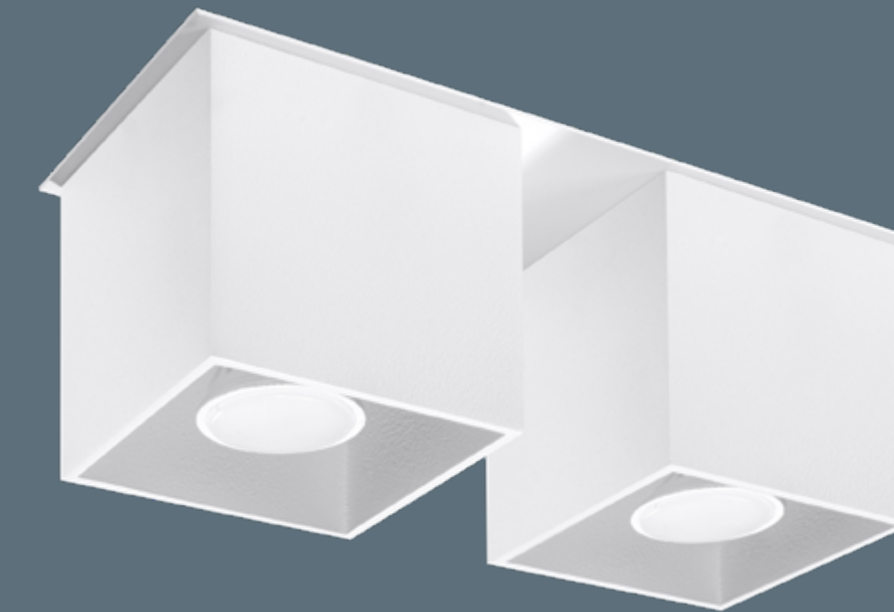

Plafon | ceiling lamp

Quad 2 SL.0063

💡 GU10, 2 x 40W, 50Hz, 220V

⊗ czarny | black

🏠 aluminium | aluminum

📏 26/10/12 cm

Plafon | ceiling lamp

Quad 2 SL.0065

💡 GU10, 2 x 40W, 50Hz, 220V

⊗ biały | white

🏠 aluminium | aluminum

📏 26/10/12 cm

Plafon | ceiling lamp

Quad 2 SL.0064

💡 GU10, 2 x 40W, 50Hz, 220V

⊗ szary | grey

🏠 aluminium | aluminum

📏 26/10/12 cm