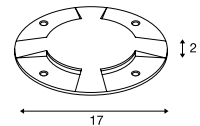

1001255 747

BIG PLOT
Cover, 2 slots

Product details

Material: 1001254/stainless steel 316
Material 1001252/1001262: aluminium

Dimensional drawing

Tip

1001524 loadable up to 0.8t
1001252 loadable up to 0.5t
1001262 loadable up to 0.5t

BIG PLOT
Cover, 4 slots

Product details

Material 1001255: Edelstahl316
Material 1001253/1001263: aluminium

Dimensional drawing

Tip

1001255 loadable up to 0.8t
1001253 loadable up to 0.5t
1001263 loadable up to 0.5t