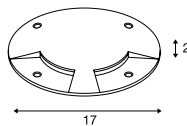

1001255 747

BIG PLOT
Cover, 2 slots

Product details

Material: 1001254/stainless steel 316
Material 1001252/1001262: aluminium

Dimensional drawing

Tip

1001524 loadable up to 0.8t
1001252 loadable up to 0.5t
1001262 loadable up to 0.5t

BIG PLOT
Cover, 4 slots

Product details

Material 1001255: Edelstahl316
Material 1001253/1001263: aluminium

Dimensional drawing

Tip

1001255 loadable up to 0.8t
1001253 loadable up to 0.5t
1001263 loadable up to 0.5t