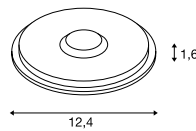

BIG PLOT
Module

- Stainless steel 316
- Especially high IP protection rating
- A different light effect can be obtained with suitable covers

Product details

220-240V ~50/60Hz | 16mA
Total wattage: 5.5W
Material: stainless steel 316L/PMMA

Dimensional drawing

Tip

Open cable end
This product is delivered without a cover.
You can find suitable covers on page 747.

Recommended accessories

■ Connection box IP68, 3-pole
Item No. 228730

Variant	Item No.
460lm 3000K CRI>80 ■ stainless steel	1001359

1001255 747

BIG PLOT
Cover, 2 slots

Product details

Material: 1001254/stainless steel 316
Material 1001252/1001262: aluminium

Dimensional drawing

Tip

1001524 loadable up to 0.8t
1001252 loadable up to 0.5t
1001262 loadable up to 0.5t

BIG PLOT
Cover, 4 slots

Product details

Material 1001255: Edelstahl316
Material 1001253/1001263: aluminium

Dimensional drawing

Tip

1001255 loadable up to 0.8t
1001253 loadable up to 0.5t
1001263 loadable up to 0.5t