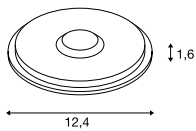

Dimensional drawing