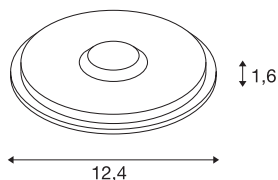

BIG PLOT LED module

aluminium, 3000K

Warm-white BIG PLOT LED module for effect lighting or orientation lighting outdoors. In combination with the wide range of covers that is available, an unusual lighting effect can be created. Available in aluminium and stainless steel 316L, the modules can be connected directly to a 230V mains voltage supply.

TECHNICAL DATA

Item no.:	1001256
Lamps included	0
Number of different light outlets	1
Primary nominal voltage	220-240V ~50/60Hz mA/V
Secondary power / secondary voltage	16 mA/V
Nominal voltage	220-240V ~50/60Hz V
Height	1.6 cm
Diameter	12.4 cm
Net weight	0.325 kg
Gross weight	0.454 kg
IP Code	IP 67
Safety class	I
Impact resistance class	IK06
Impact resistance	1 Joule
Assembly	Surface
Assembly details	Ground
Energy efficiency index	A++
Wattage	5.5 W
Lumen	460 lm
Colour temperature	3000 Kelvin
Beam angle	180 °
CRI	>80