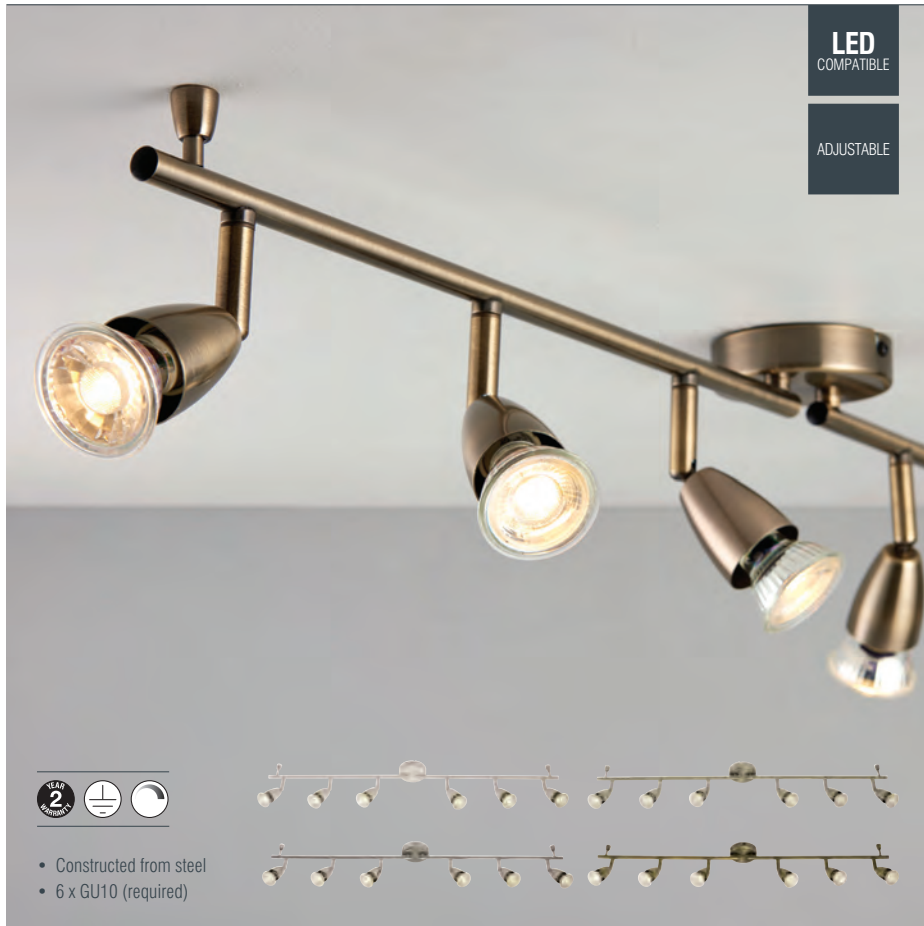

AMALFI

A simple six light spotlight bar from the Amalfi range. Fully adjustable so light can be directed exactly where you need it. Suitable for commercial and domestic use.

LED
COMPATIBLE

ADJUSTABLE

- Constructed from steel
- 6 x GU10 (required)

CODE	DESCRIPTION	FINISH	LAMP	DIMENSIONS	TILT	ROTATION
61002	Amalfi 6lt bar	Gloss white	GU10 (required)	Proj: 130mm L: 960mm W: 90mm	90°	350°
61003	Amalfi 6lt bar	Satin nickel	GU10 (required)	Proj: 130mm L: 960mm W: 90mm	90°	350°
61000	Amalfi 6lt bar	Chrome plate	GU10 (required)	Proj: 130mm L: 960mm W: 90mm	90°	350°
61001	Amalfi 6lt bar	Antique brass	GU10 (required)	Proj: 130mm L: 960mm W: 90mm	90°	350°

AMALFI

The Amalfi USB table lamp is the ideal fitting for studies or home offices due to its portability. Constructed from steel and supplied with rocker switch this product is practical as well as stylish. Suitable for use with LED lamps.

NEW
PRODUCT

USB
TABLE LAMP

LED
COMPATIBLE

CODE	DESCRIPTION	FINISH	LAMP	DIMENSIONS
76645	Amalfi task table USB	Satin nickel	GU10 (required)	H: 475mm W: 150mm D: 150mm