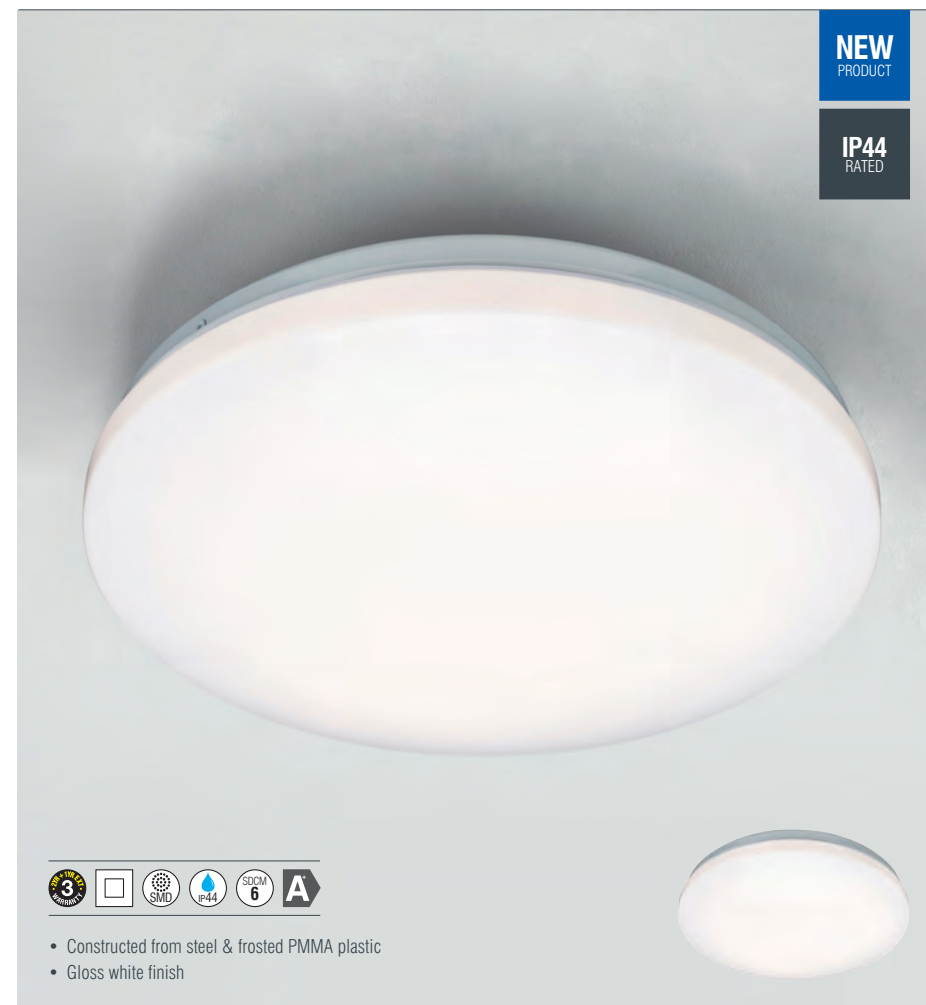

COBRA XS

This Cobra XS is a 15W LED bathroom flush, constructed from ABS plastic, and IP44 rated to ensure bathroom placement suitability. Energy efficient, this range of flush lights emits a high light output of warm white or cool white. Choice of finish and colour temperature available.

- Constructed from opal polycarbonate & ABS plastic
- 15W LED module (SMD)

CODE	DESCRIPTION	FINISH	K	LM	LM/W	DIMENSIONS
70449	Cobra XS 300mm round flush IP44 15W	Chrome effect	3000	1200	80	Proj: 75mm Dia: 300mm
70450	Cobra XS 300mm round flush IP44 15W	Chrome effect	4200	1200	80	Proj: 75mm Dia: 300mm
62168	Cobra XS 300mm round flush IP44 15W	White	3000	1200	80	Proj: 75mm Dia: 300mm
70448	Cobra XS 300mm round flush IP44 15W	White	4200	1200	80	Proj: 75mm Dia: 300mm

Simple yet effective, the Broco is a replacement for conventional compact fluorescent. It offers homogeneous light distribution and is highly efficient with a 1100 lumen output. Constructed from PMMA plastic, and is IP44 rated. Its clean and neutral design means it would suit any home decor. Standard and microwave options available.

- Constructed from steel & frosted PMMA plastic
- Gloss white finish

CODE	DESCRIPTION	LAMP	K	LM	LM/W	DIMENSIONS
78585	Broco IP44	16W LED module (SMD)	3000	1100	69	Proj: 84mm Dia: 300mm
78586	Broco Microwave IP44	16W LED module (SMD)	3000	1100	69	Proj: 84mm Dia: 300mm