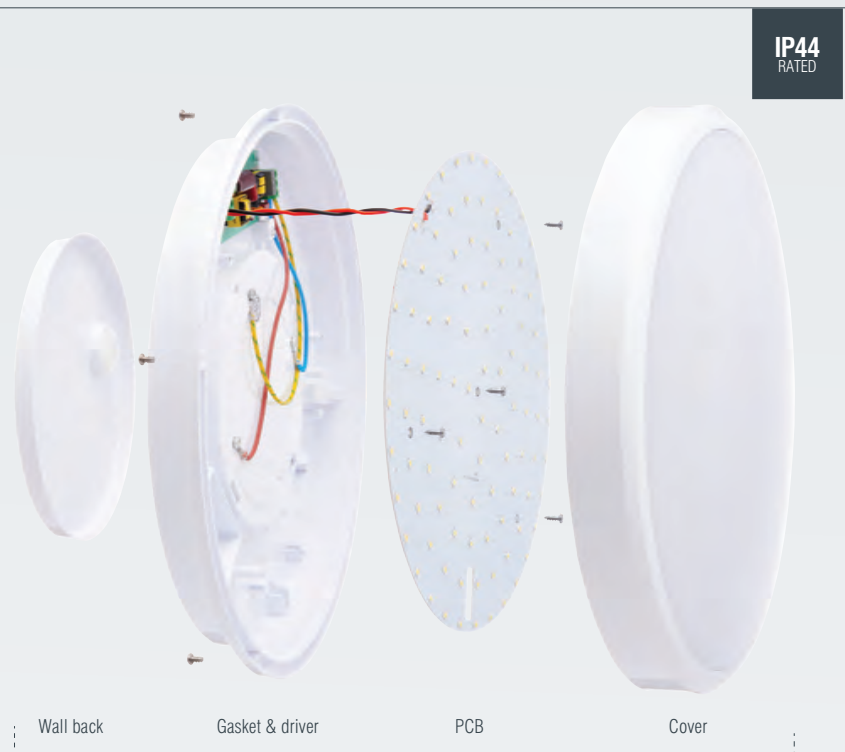

COBRA XS

This Cobra XS is a 15W LED bathroom flush, constructed from ABS plastic, and IP44 rated to ensure bathroom placement suitability. Energy efficient, this range of flush lights emits a high light output of warm white or cool white. Choice of finish and colour temperature available.

- Constructed from opal polycarbonate & ABS plastic
- 15W LED module (SMD)

CODE	DESCRIPTION	FINISH	K	LM	LM/W	DIMENSIONS
70449	Cobra XS 300mm round flush IP44 15W	Chrome effect	3000	1200	80	Proj: 75mm Dia: 300mm
70450	Cobra XS 300mm round flush IP44 15W	Chrome effect	4200	1200	80	Proj: 75mm Dia: 300mm
62168	Cobra XS 300mm round flush IP44 15W	White	3000	1200	80	Proj: 75mm Dia: 300mm
70448	Cobra XS 300mm round flush IP44 15W	White	4200	1200	80	Proj: 75mm Dia: 300mm

Simple yet effective, the Broco is a replacement for conventional compact fluorescent. It offers homogeneous light distribution and is highly efficient with a 1100 lumen output. Constructed from PMMA plastic, and is IP44 rated. Its clean and neutral design means it would suit any home decor. Standard and microwave options available.

- Constructed from steel & frosted PMMA plastic
- Gloss white finish

CODE	DESCRIPTION	LAMP	K	LM	LM/W	DIMENSIONS
78585	Broco IP44	16W LED module (SMD)	3000	1100	69	Proj: 84mm Dia: 300mm
78586	Broco Microwave IP44	16W LED module (SMD)	3000	1100	69	Proj: 84mm Dia: 300mm